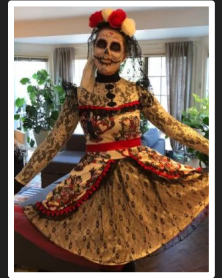

2nd Annual Halloween Scavenger Hunt

- ★ Halloween Lights
- ★ White Pumpkin
- ★ Giant Spider
- ★ A Dragon
- ★ Skeleton Dog
- ★ A Witch
- ★ The most creative house
- ★ The scariest house
- ★ A Graveyard
- ★ The biggest Jack-o-Lantern
- ★ Black cat
- ★ The smallest pumpkin
- ★ Most creative costume
- ★ A book or movie character
- ★ A pet dressed up for Halloween
- ★ "Spirit of Halloween" (not the store! Be creative!)
- ★ The "Allenby Lion"

All photos must be taken by Allenby students/families

Can you spot the real life characters roaming around the neighbourhood? Can you get their picture?